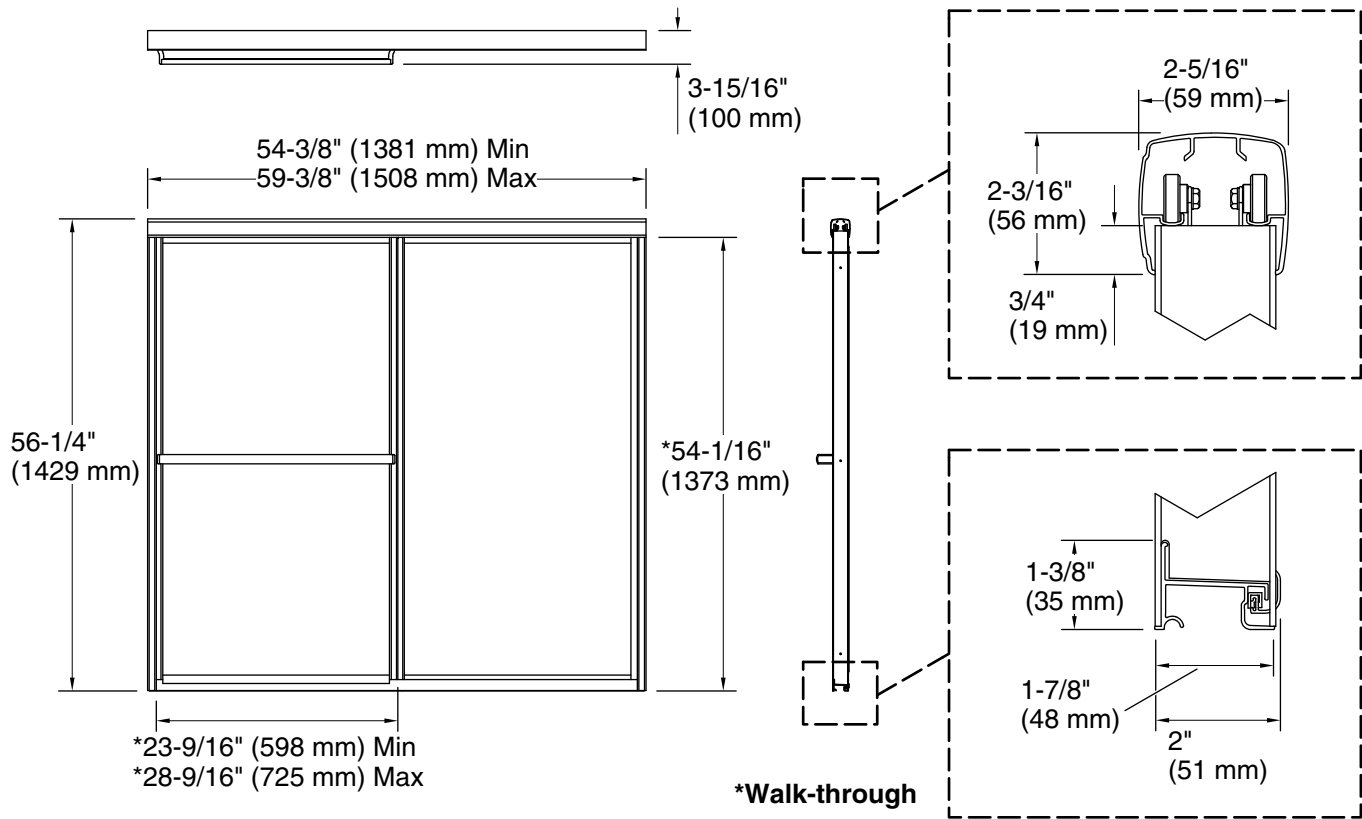

Technical Information

All product dimensions are nominal.
Installation type: For bath installation
Base-To-Wall 1/2" (13 mm)
Radius – Max:
Glass thickness: 1/8" (3 mm)

Notes

Install this product according to the installation instructions.
The vertical opening should be a minimum of 57-11/16" (1465 mm) to allow for installation clearance.